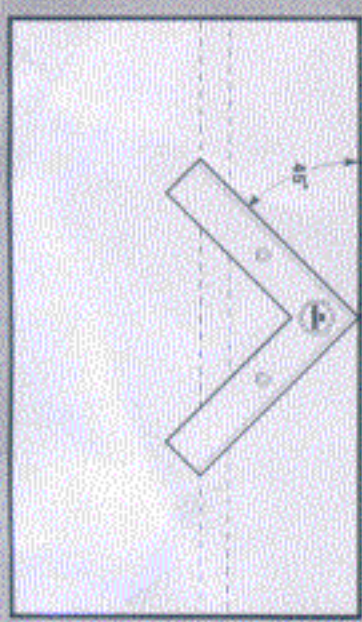

POSITIONING SQUARE

GUIDES

Miter Guide

WARNING: Not designed to bear loads greater than 75 lbs.

JIGS

SUPPORTS

P.O. Box 3405
Kansas City, KS 66103
913.384.0023