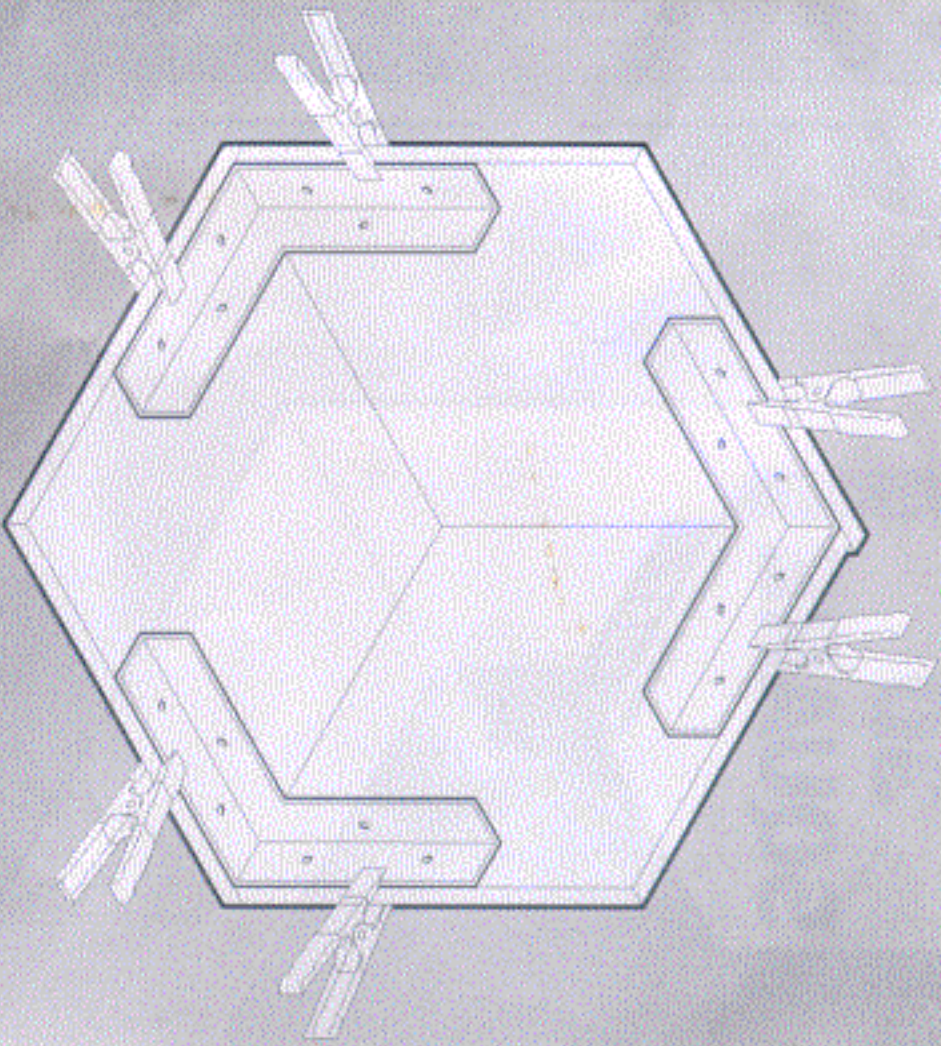

POSITIONING SQUARE

GUIDES

Miter Guide

WARNING: Not designed to bear loads greater than 75 lbs.

JIGS

SUPPORTS

P.O. Box 3405
Kansas City, KS 66103
913.384.0023